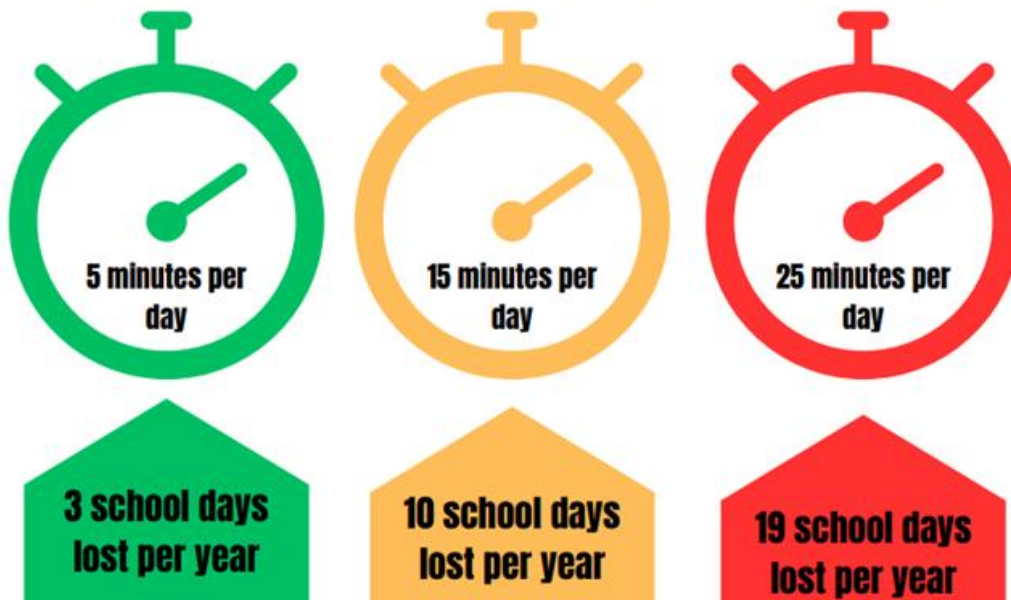

EVERYDAY MINUTE COUNTS

Free School Meal Vouchers

Free school meals vouchers for the October holiday have been sent to parents this week from WONDE. Please ensure you redeem them as soon as possible as they do have a date limit on them – Thank you.

School Photos

All photos have been sent home this week. The cut-off date for orders is the 28th October. Please complete orders online or send back to the school office before this date.